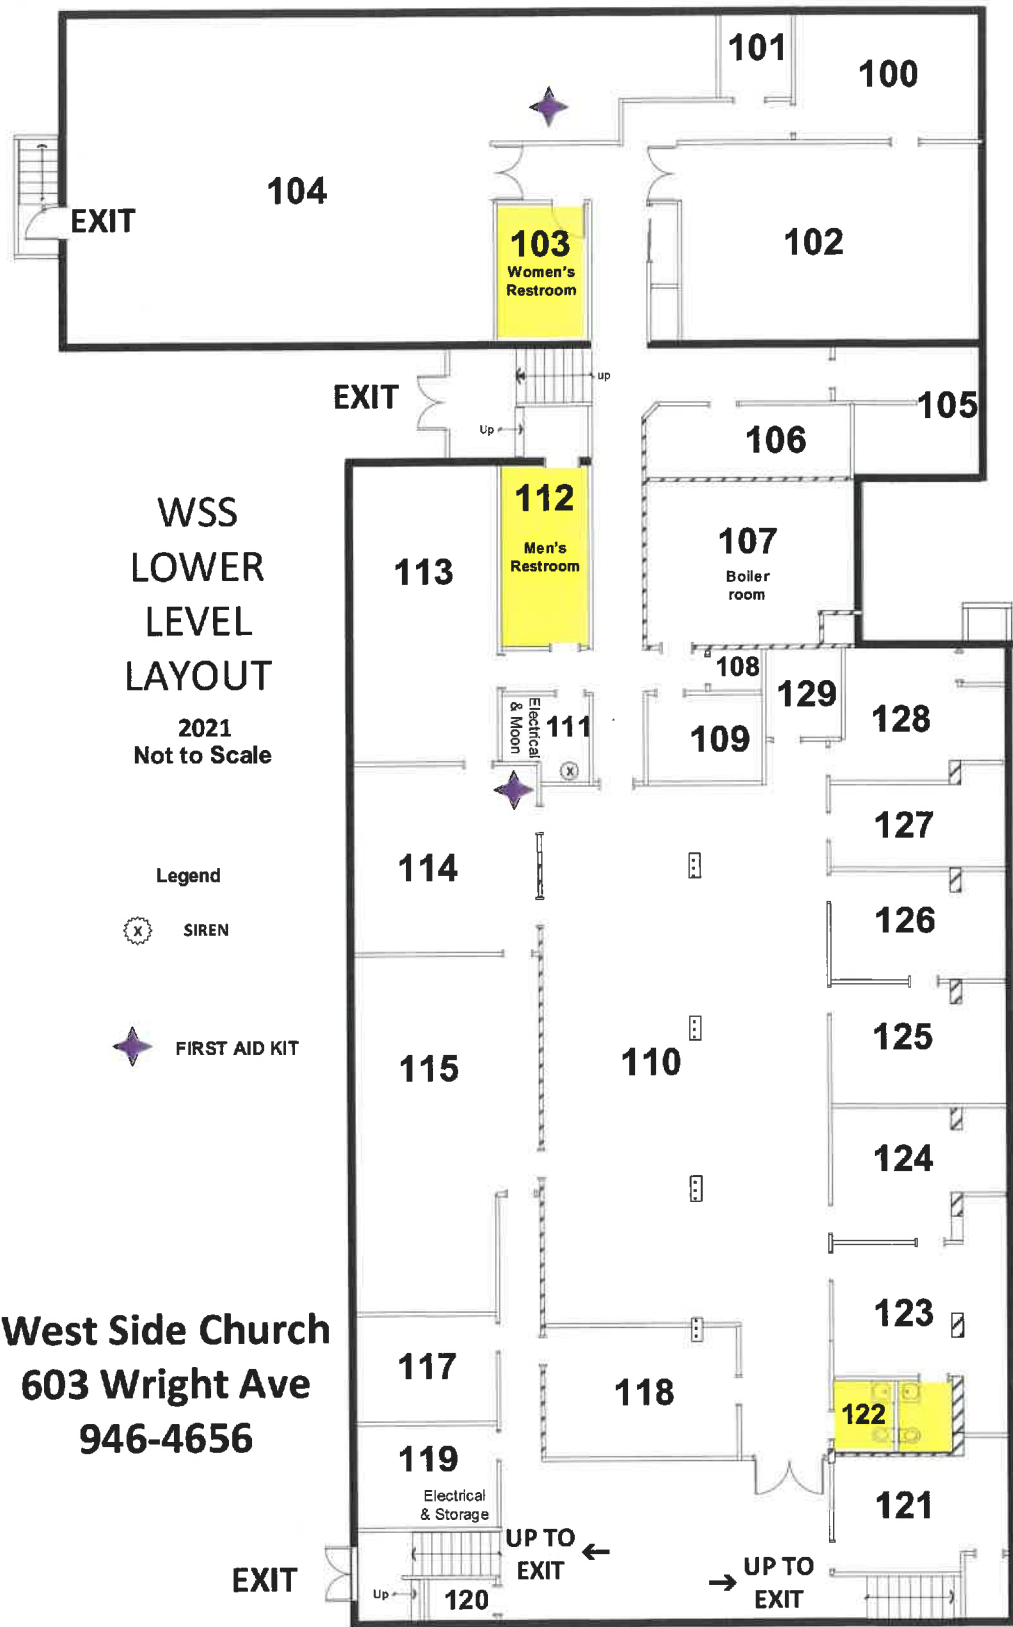

WEST SIDE CHURCH
946-4656
615 Wright Ave

**WSS
MAIN
LEVEL
LAYOUT**

2021

Not to Scale

Legend

- AED
- ◆ FIRST AID KIT

**West Side Church
603 Wright Ave
946-4656**

WSS
LOWER
LEVEL
LAYOUT
2021
Not to Scale

Legend

(X) SIREN

(Star) FIRST AID KIT

West Side Church
603 Wright Ave
946-4656