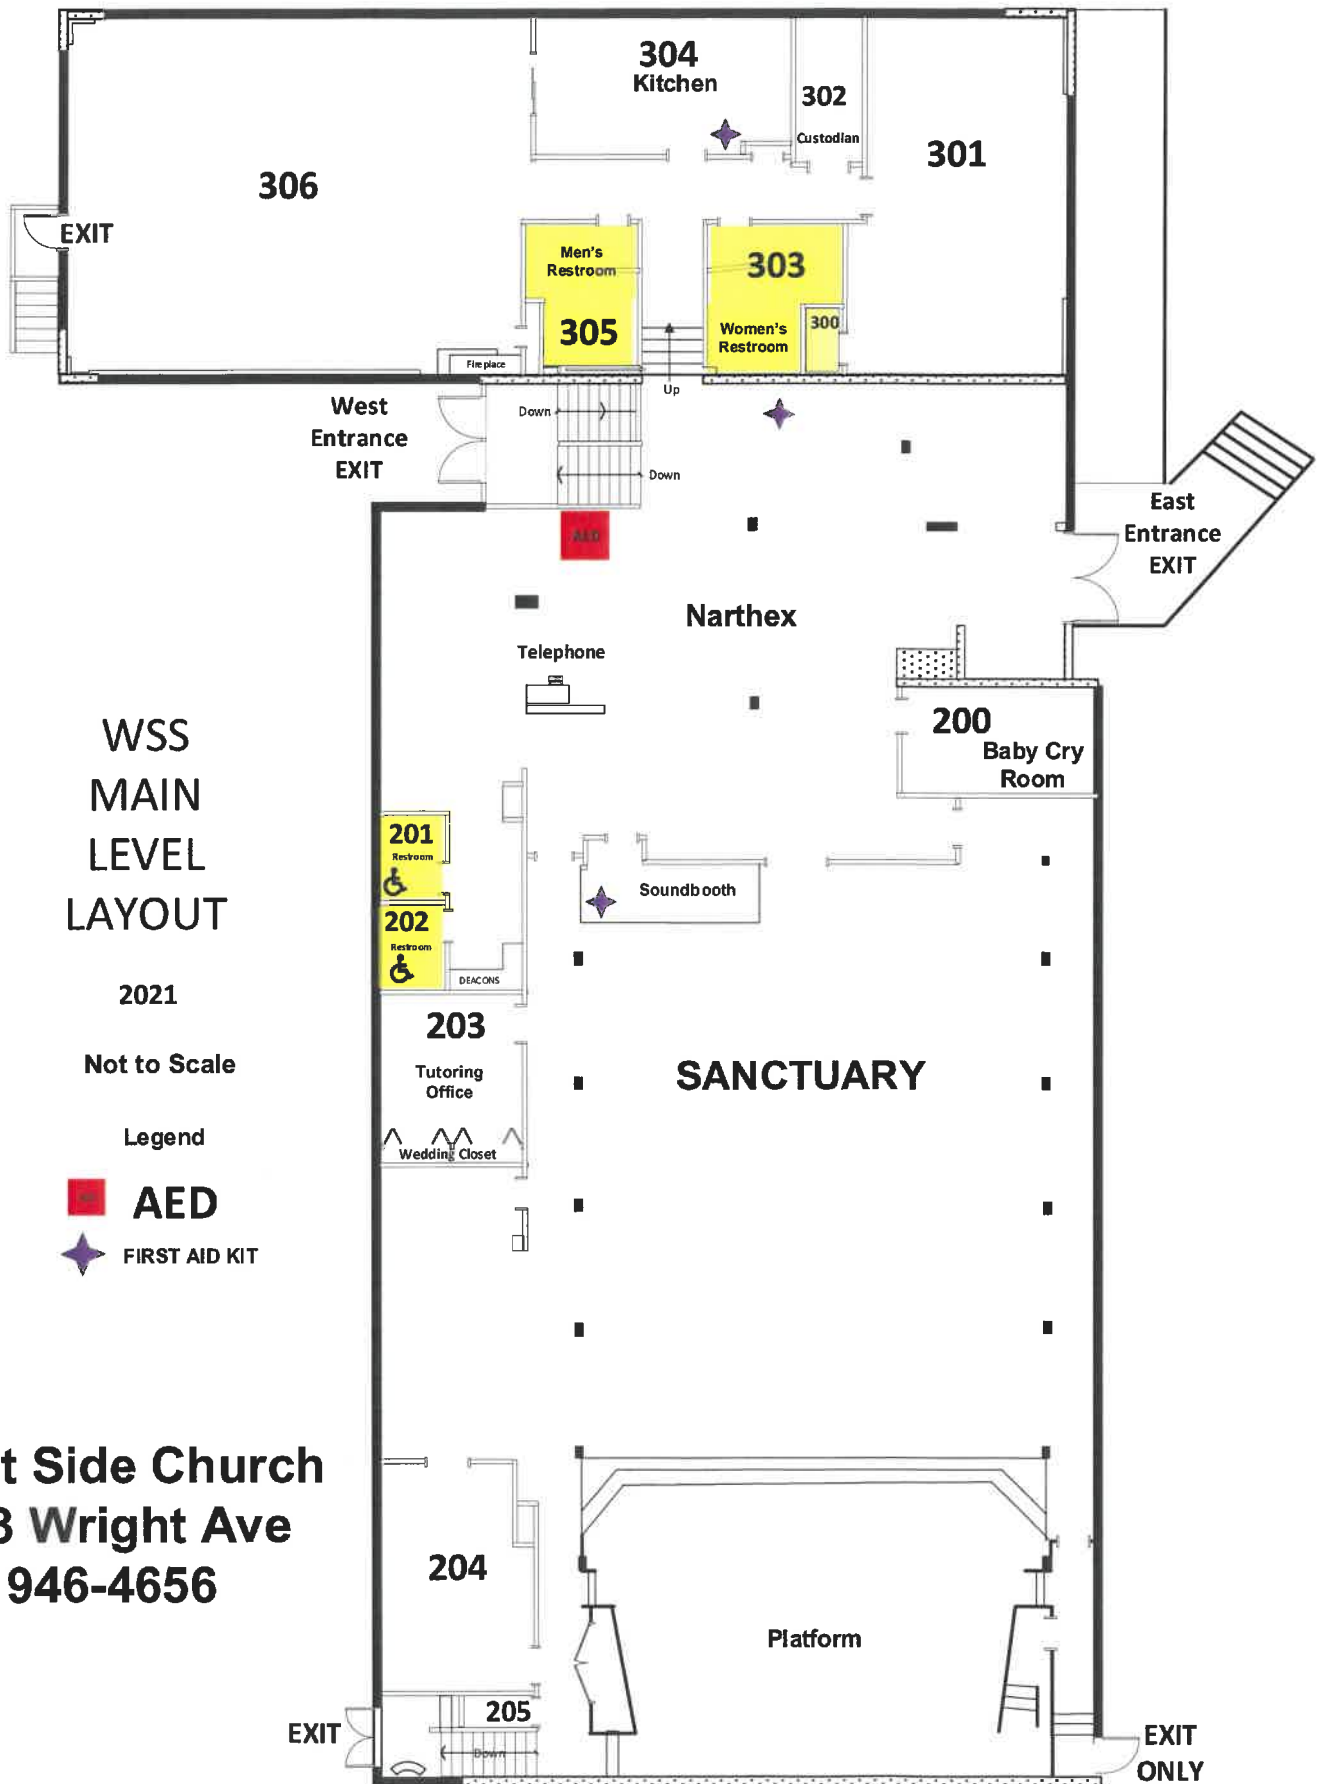

WEST SIDE CHURCH
946-4656
615 Wright Ave

**WSS
MAIN
LEVEL
LAYOUT**

2021

Not to Scale

Legend

- AED
- ◆ FIRST AID KIT

**West Side Church
603 Wright Ave
946-4656**

WSS
LOWER
LEVEL
LAYOUT
2021
Not to Scale

Legend

(X) SIREN

(Star) FIRST AID KIT

West Side Church
603 Wright Ave
946-4656